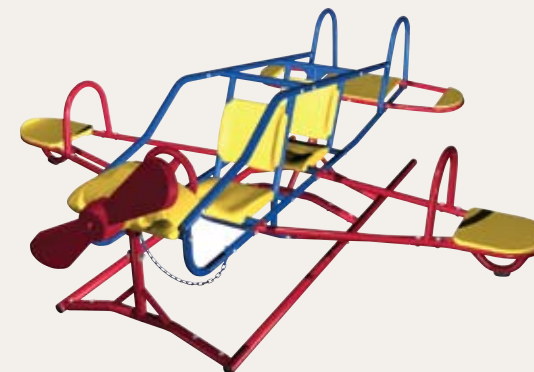

PLAY SYSTEMS FOR ALL YEAR ROUND

Unlike wood play sets currently on the market, Lifetime Play Systems will never warp, rot, crack or splinter. Never again is there a need to paint or stain your play set every year to keep it looking like the envy of the neighborhood. With minimal maintenance, Lifetime Play Systems are safe for kids of all ages. Lifetime will be the only play set your family will ever need.

151500 HELICOPTER PLAY SET Helicopter Teeter Totter

- Fun for 1 to 4 Kids
- Four-in-One Activity Center
- Easy to Move Around the Yard

Pallet Pack: 6

151110 ACE FLYER AIRPLANE Airplane Teeter Totter

- Fun for 1 to 7 Kids
- Six-in-One Activity Center
- Easy to Move Around the Yard