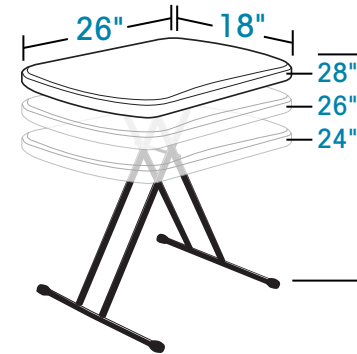

## DIMENSIONS

## FEATURES

- › Model number 8330
- › Adjusts to 24", 26" and 28"
- › Designed for Strength and Stability
- › Indoor/Outdoor
- › Stain Resistant and Easy to Clean
- › 26" x 18" High-Impact Polyethylene Top
- › Ideal for Home, Office, Crafts, Outdoor Activities and More!
- › 2-Year Warranty