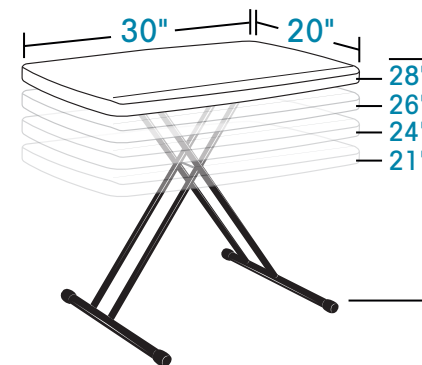

## DIMENSIONS

## FEATURES

- › Model Number 8241
- › Adjusts to 21", 24", 26" and 28"
- › Designed for Strength and Stability
- › Indoor/Outdoor
- › Stain Resistant and Easy to Clean
- › 30" x 20" High-Impact Polyethylene Top
- › Ideal for Home, Office, Crafts, Outdoor Activities and More!
- › 2-Year Warranty