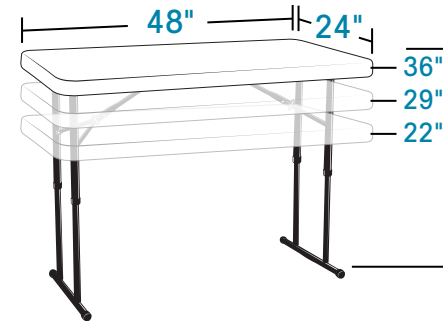

www.lifetime.com

Exceeds ANSI/BIFMA Standards

DIMENSIONS

FEATURES

- › Model Number 2941
- › Superior Strength and Durability
- › Adjusts to 22" (Children's Height), 29" (Table Height) and 36" (Countertop Height)
- › Patented Lightweight Design
- › Indoor/Outdoor
- › Stain Resistant and Easy to Clean
- › 48" x 24" High-Impact Polyethylene Top
- › Meets ANSI/BIFMA Standards
- › 10-Year Limited Warranty

4-FOOT ADJUSTABLE FOLDING TABLE

Available in white and almond. 20 tables per pallet (for best price)

TO REQUEST A QUOTE OR PLACE AN ORDER, EMAIL DIRECTSALES@LIFETIME.COM OR CALL 1 (800) 242-3865 X1521