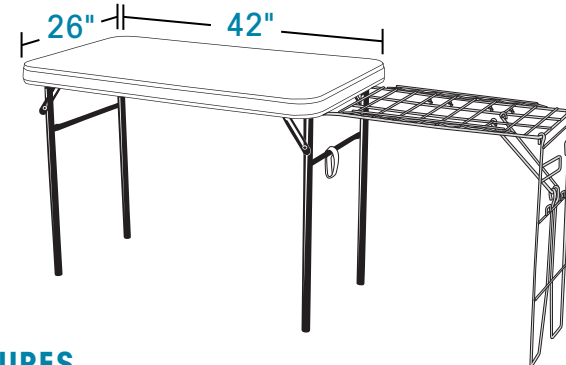

## DIMENSIONS

## FEATURES

- › Model Number 8190
- › 42" x 24" Tabletop, 14" x 24" Stove Rack
- › Superior Strength and Durability
- › High-Impact Polyethylene Tabletop
- › Steel Frame with All-Weather Finish
- › UV-Protected Tabletop will not Crack, Chip or Peel
- › Stain Resistant and Easy to Clean
- › Stainless Steel Stove Rack with Compact Folding Design
- › Built-in Utensil Hooks, Paper Towel Holder and Garbage Bag Holder