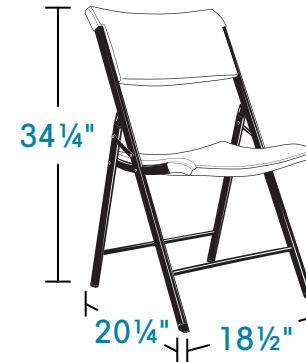

www.lifetime.com

Exceeds ANSI/BIFMA Standards

DIMENSIONS

FEATURES

- › Model Number 80074
- › Superior Steel Frame with All-Weather Finish
- › Superior Strength
- › Wide Seat and Tall Back Contoured for Comfort
- › Made of High-Impact Polyethylene
- › Stain Resistant and Easy to Clean
- › Indoor/Outdoor
- › Exceeds ANSI/BIFMA Standards
- › 10-Year Limited Warranty

CONTEMPORARY FOLDING CHAIR

Available in Almond. 34 chairs per pallet (for best price)

TO REQUEST A QUOTE OR PLACE AN ORDER, EMAIL DIRECTSALES@LIFETIME.COM OR CALL 1 (800) 242-3865 X1521