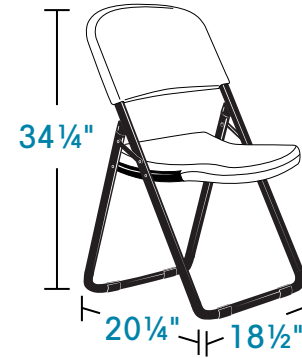

www.lifetime.com

DIMENSIONS

FEATURES

- › Model Number 80072
- › Made of High-Impact Polyethylene
- › Steel Frame with All-Weather Finish
- › Stain Resistant and Easy to Clean
- › Indoor/Outdoor
- › U-style Leg Designed for Outdoor Events
- › 10-Year Limited Warranty