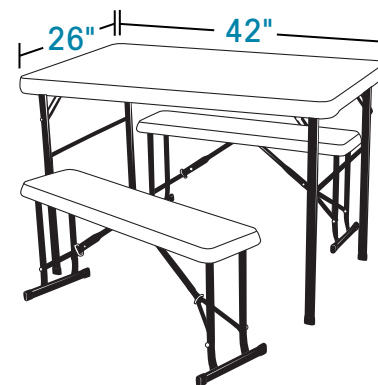

www.lifetime.com

SPORT TABLE

Available in black and hunter green. 14 tables per pallet (for best price)

DIMENSIONS

FEATURES

- › Model Number 2401
- › 42" x 26" Tabletop and Two Independent Benches
- › Superior Strength and Durability
- › High-Density Polyethylene Tabletop and Benches
- › Steel Frame with All-Weather Finish
- › Stain Resistant and Easy to Clean
- › Use Table or Benches Separately
- › Benches Attach to Table for Convenient Transport and Storage