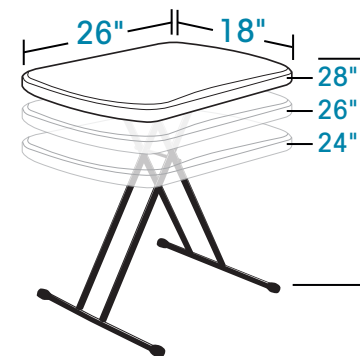

www.lifetime.com

26-INCH PERSONAL TABLE

DIMENSIONS

.....

FEATURES

.....

- › Adjusts to 24", 26" and 28"
- › Designed for Strength and Stability
- › Indoor/Outdoor
- › Stain Resistant and Easy to Clean
- › 26" x 18" High-Impact Polyethylene Top
- › Ideal for Home, Office, Crafts, Outdoor Activities and More!
- › 2-Year Warranty